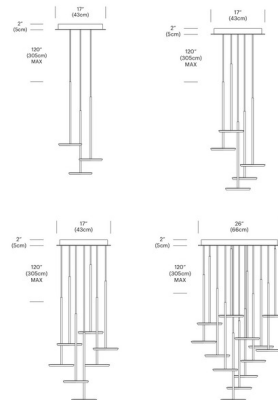

Shown in white / matte black

CLICK TO VIEW PRODUCT

Notes: