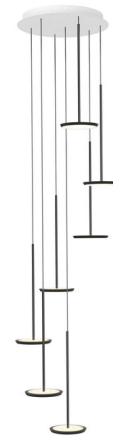

## Sky Solo Multi-Light Pendant By Pablo

### Description

The Sky Chandelier is a clean detailed piece designed to blend seamlessly into a variety of interior space. Create your own unique piece by adjusting the cables to your desired length. Provides both up and down light for complete illumination. Available with 2700K-2200K Warm Dim or 3000K Static Dim. CE and ETL listed.

### Specifications

COLOR . . . . . Matte Black  
 BODY FINISH . . . . . White  
 WATTAGE . . . . . 126W  
 DIMMER . . . . . Low Voltage Electronic  
 DIMENSIONS . . . . . 17"W x 17.5"H  
 INTEGRATED LED MODULE . . . . . 7 x LED/18W/120V LED

Shown in white / matte black

CLICK TO VIEW PRODUCT

Notes: