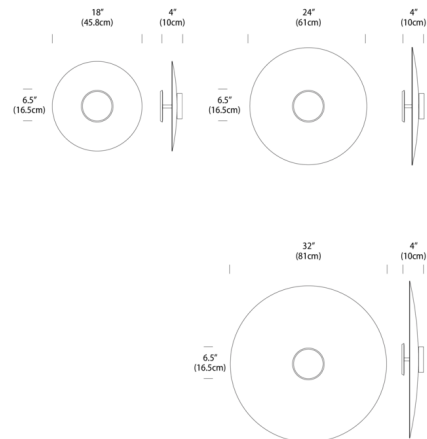

By Pablo

Description

The Sky Dome Wall/Ceiling Light features a round reflector available in spun aluminum or pressed wood veneer. A two-sided integrated LED light source provides both direct lighting outwards as well as indirect light off the reflector disc. When mounted as a wall sconce, the Sky Dome light is ADA compliant at only 4 inch extension. Note: The Oak and Walnut finishes are not available in 32 inch diameter size.

Shown in matte black / matte black

Specifications

COLOR Matte Black
BODY FINISH Matte Black
WATTAGE 18W
DIMMER Low Voltage Electronic
DIMENSIONS 18"W x 4"H
INTEGRATED LED MODULE 1 x LED/18W/120V LED

Technical Information

LAMP LIFE 50000 hours
COLOR RENDERING 90 CRI
LAMP COLOR 2700K Warm Dim
LUMENS/WATT 69.44
LUMINOUS FLUX 1250 lumens

CLICK TO VIEW PRODUCT

Notes: