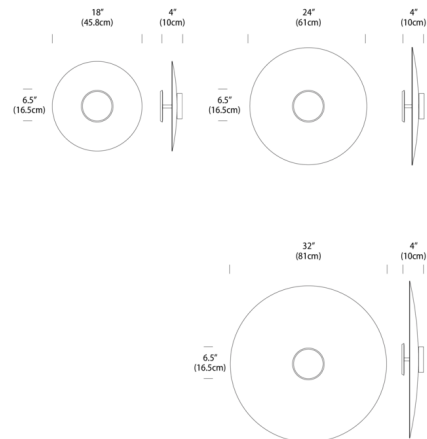

### Description

The Sky Dome Wall/Ceiling Light features a round reflector available in spun aluminum or pressed wood veneer. A two-sided integrated LED light source provides both direct lighting outwards as well as indirect light off the reflector disc. When mounted as a wall sconce, the Sky Dome light is ADA compliant at only 4 inch extension. Note: The Oak and Walnut finishes are not available in 32 inch diameter size.

### Specifications

COLOR . . . . . Matte Black  
BODY FINISH . . . . . Matte Black  
WATTAGE . . . . . 18W  
DIMMER . . . . . Low Voltage Electronic  
DIMENSIONS . . . . . 18"W x 4"H  
INTEGRATED LED MODULE . . . . . 1 x LED/18W/120V LED