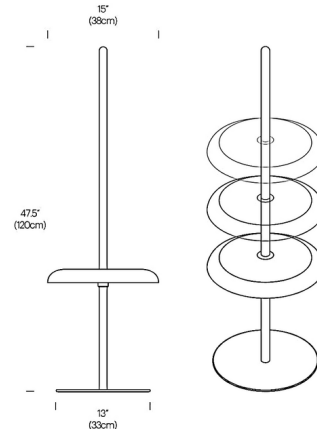

Shown in walnut / espresso

CLICK TO VIEW PRODUCT

Notes: