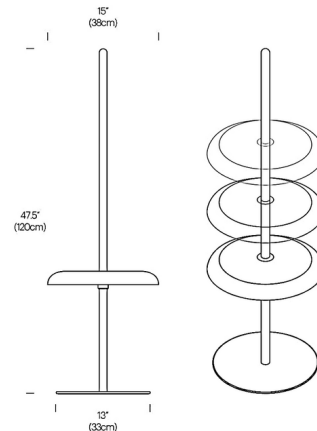

Shown in walnut / espresso

CLICK TO VIEW PRODUCT

Notes: