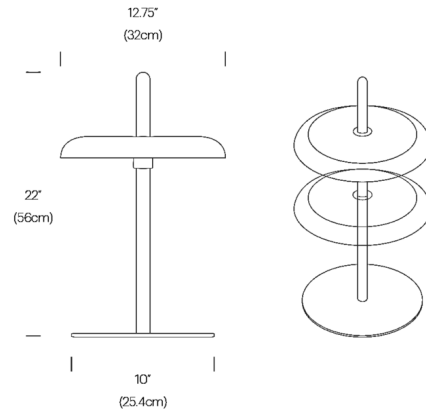

CLICK TO VIEW PRODUCT

Notes: