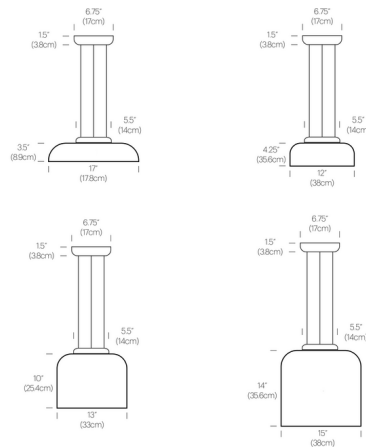

Shown in white / opal