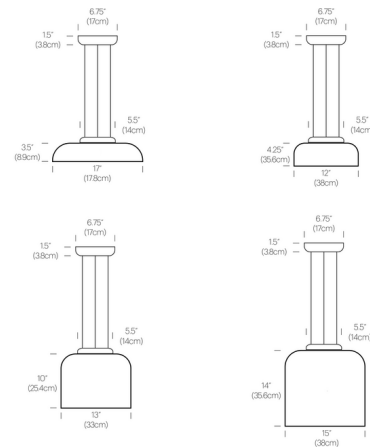

Shown in white / opal