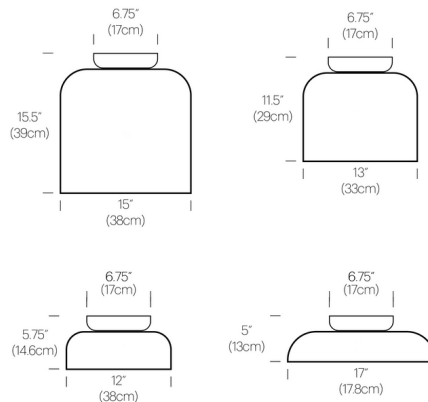

CLICK TO VIEW PRODUCT

Notes: