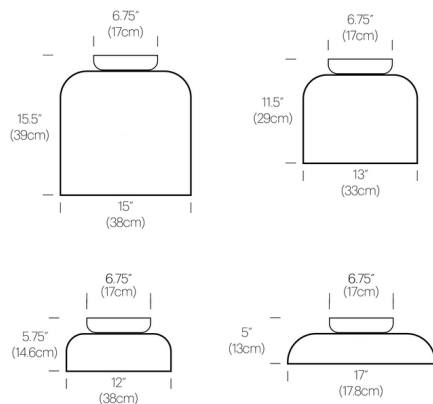

Shown in white / opal