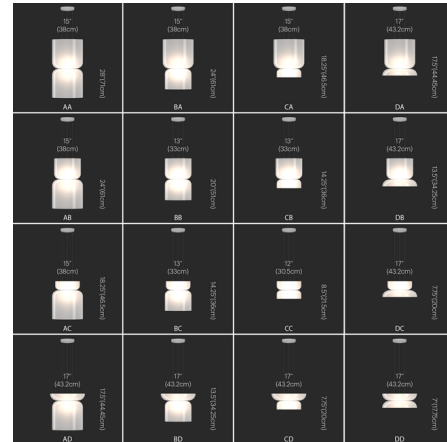

Shown in white / opal