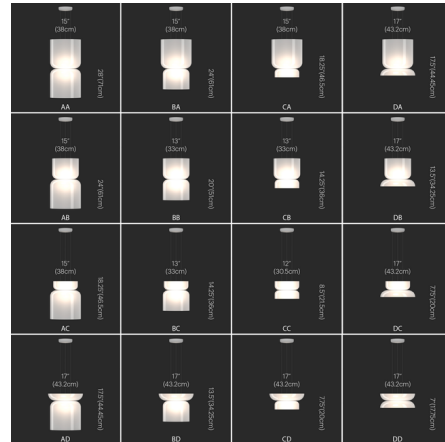

Shown in white / opal