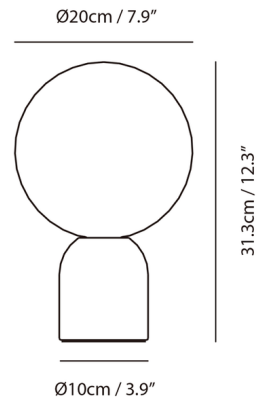

Shown in concrete gray / matte opal

Specifications

COLOR	Matte Opal
BODY FINISH	Concrete Gray
WATTAGE	5W
DIMMER	N/A
DIMENSIONS	7.9"W x 12.3"H
BULB INCLUDED	1 x JCD/G9/5W/120V LED
COUNTRY OF ORIGIN	China