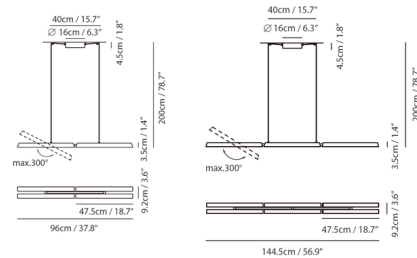

CLICK TO VIEW PRODUCT

Notes: