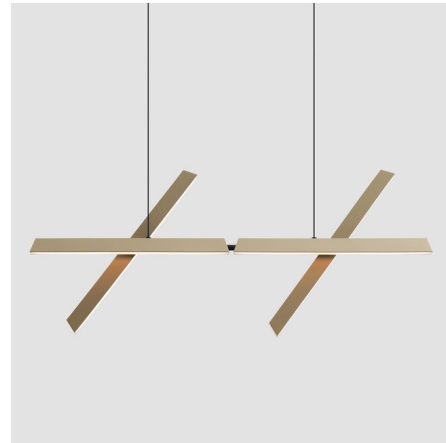

Lightology

lightology.com
866-954-4489
06-30-26

Project: _____
Company: _____
Location: _____ Fixture Type: _____
SPEC #: **SEE1194260**
Approved On: _____ Approved By: _____

Konnect Linear Pendant By Seed Design

Description

The Konnect Linear Pendant draws inspiration from modernist architecture and offers functional, versatile illumination. The lighting elements are built with integrated LEDs and their angles can be adjusted to create visually unique arrangements. Place the Konnect over a dining room table or bar for an edgy contemporary look.

Specifications

COLOR . . . . . Champagne Gold
BODY FINISH . . . . . Matte Black
WATTAGE 22W
DIMMER 0-10V
DIMENSIONS . . . . . 37.7" L x 3.6" W x 1.3" H
INTEGRATED LED MODULE . . . . . 4 x LED/5.5W/120V LED
COUNTRY OF ORIGIN . . . . . China

Technical Information

COLOR RENDERING . . . . . 98 CRI
LAMP COLOR 3000K
LUMENS/WATT 191.27
LUMINOUS FLUX . . . . . 1052 lumens

Shown in matte black / champagne gold