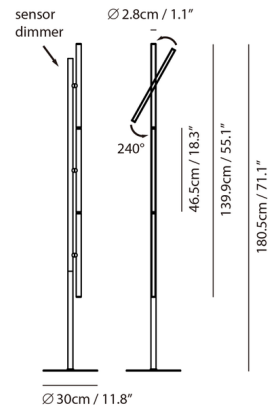

Description

The Lisa Floor Lamp delivers a perfect flow of light through its highly functional, precisely sculptural form. Each LED bar emits high-quality light without undesirable glare and rotates 240 degrees for customizing the look of the lamp and light direction. With its high-shine finish and minimal form, the Lisa offers an element of modern elegance for any space. An optic sensor dimmer at the top turns the light on/off and dims it.

Specifications

COLOR	N/A
BODY FINISH	Black
WATTAGE	21W
DIMMER	Included
DIMENSIONS	11.8"W x 71.1"H
INTEGRATED LED MODULE	3 x LED/7W/120V LED
COUNTRY OF ORIGIN	China

Technical Information

COLOR RENDERING	98 CRI
LAMP COLOR	2700K
LUMENS/WATT	100.86
LUMINOUS FLUX	706 lumens

Shown in black

CLICK TO VIEW PRODUCT

Notes: