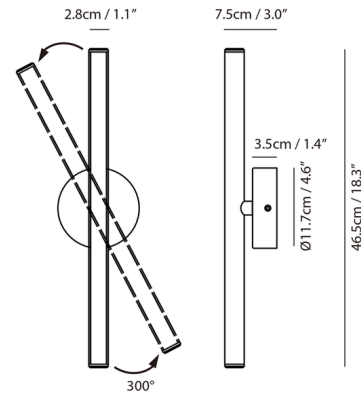

CLICK TO VIEW PRODUCT

Notes: