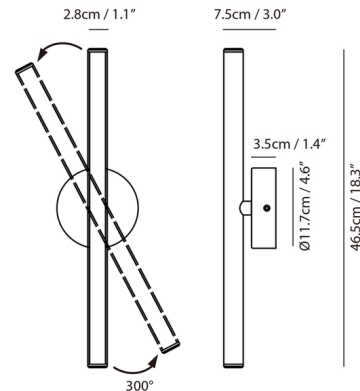

CLICK TO VIEW PRODUCT

Notes: