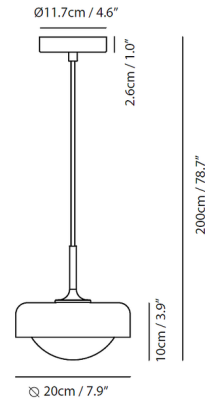

Shown in pearl cocoa / matte opal

Specifications

COLOR	Matte Opal
BODY FINISH	Pearl Cocoa
WATTAGE	5W
DIMMER	Standard 120V
DIMENSIONS	7.9"W x 3.9"H
BULB INCLUDED	1 x JCD/G9/5W/120V LED
COUNTRY OF ORIGIN	China