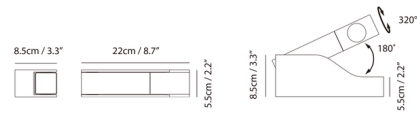

Description

The WU Wall Sconce offers the utmost functionality in a modern, compact form. The arm rotates 180 degrees and the head rotates 320 degrees for ultimate flexibility in adjusting light direction. Serving as both ambient and task lighting, the WU is perfect as a bedside lamp or office light. Dimmable with a TRIAC dimmer. An optional 4.7 inch square backplate is included for mounting on a standard US junction box. There is no switch on the sconce itself; it requires an external wall switch for on/off/dimming.

Shown in champagne gold / matte black

With Backplate:

Specifications

COLOR	N/A
BODY FINISH	Champagne Gold / Matte Black
WATTAGE	4.5W
DIMMER	Standard 120V
DIMENSIONS	8.7"W x 2.2"H x 3.3"D
INTEGRATED LED MODULE	1 x LED/4.5W/120V LED
COUNTRY OF ORIGIN	China