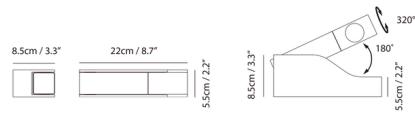

### Description

The WU Wall Sconce offers the utmost functionality in a modern, compact form. The arm rotates 180 degrees and the head rotates 320 degrees for ultimate flexibility in adjusting light direction. Serving as both ambient and task lighting, the WU is perfect as a bedside lamp or office light. Dimmable with a TRIAC dimmer. An optional 4.7 inch square backplate is included for mounting on a standard US junction box. There is no switch on the sconce itself; it requires an external wall switch for on/off/dimming.

### Specifications

COLOR . . . . . N/A  
BODY FINISH . . . . . Champagne Gold / Matte Black  
WATTAGE . . . . . 4.5W  
DIMMER . . . . . Standard 120V  
DIMENSIONS . . . . . 8.7"W x 2.2"H x 3.3"D  
INTEGRATED LED MODULE . . . . . 1 x LED/4.5W/120V LED  
COUNTRY OF ORIGIN . . . . . China