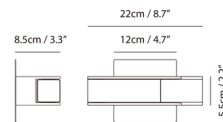

Description

The WU Wall Sconce offers the utmost functionality in a modern, compact form. The arm rotates 180 degrees and the head rotates 320 degrees for ultimate flexibility in adjusting light direction. Serving as both ambient and task lighting, the WU is perfect as a bedside lamp or office light. Dimmable with a TRIAC dimmer. An optional 4.7 inch square backplate is included for mounting on a standard US junction box. There is no switch on the sconce itself; it requires an external wall switch for on/off/dimming.

Shown in champagne gold / matte black

With Backplate:

Specifications

COLOR	N/A
BODY FINISH	Champagne Gold / Matte Black
WATTAGE	4.5W
DIMMER	Standard 120V
DIMENSIONS	8.7"W x 2.2"H x 3.3"D
INTEGRATED LED MODULE	1 x LED/4.5W/120V LED
COUNTRY OF ORIGIN	China