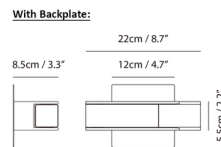

### Specifications

COLOR . . . . . N/A  
BODY FINISH . . . . . Champagne Gold / Matte Black  
WATTAGE . . . . . 4.5W  
DIMMER . . . . . Standard 120V  
DIMENSIONS . . . . . 8.7"W x 2.2"H x 3.3"D  
INTEGRATED LED MODULE . . . . . 1 x LED/4.5W/120V LED  
COUNTRY OF ORIGIN . . . . . China