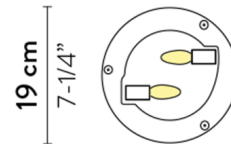

Shown in black / mama non mama

Specifications

COLOR Mama Non Mama
BODY FINISH Black
WATTAGE 12W
DIMMER Standard 120V
DIMENSIONS 12.5"W x 9.75"H x 5.75"D
BULB NOT INCLUDED 2 x B10/Candelabra (E12)/6W/120V LED
COUNTRY OF ORIGIN Italy