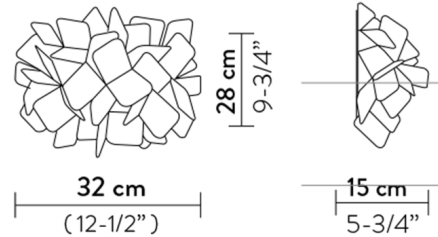

Shown in black / mama non mama

Specifications

COLOR Mama Non Mama
BODY FINISH Black
WATTAGE 12W
DIMMER Standard 120V
DIMENSIONS 12.5"W x 9.75"H x 5.75"D
BULB NOT INCLUDED 2 x B10/Candelabra (E12)/6W/120V LED
COUNTRY OF ORIGIN Italy