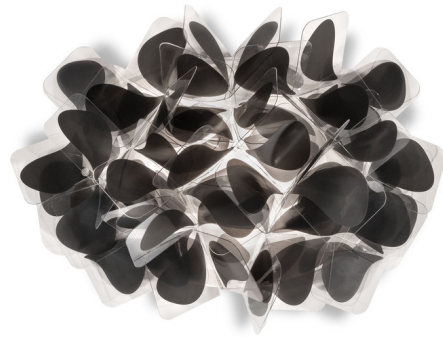

Lightology

lightology.com
866-954-4489
05-25-26

Project: _____

Company: _____

Location: _____ Fixture Type: _____

SPEC #: **SLP1194276**

Approved On: _____ Approved By: _____

Clizia Mama Non Mama Wall Light By Slamp

Description

The Clizia Mama Non Mama Wall Light will bring joy and femininity to any space with its elegant, modern design. The wall light's floral appearance is created with interlocking, hand-folded Cristalflex petals for a delicate expression.

Shown in black / mama non mama

Specifications

COLOR Mama Non Mama
BODY FINISH Black
WATTAGE 12W
DIMMER Standard 120V
DIMENSIONS 12.5"W x 9.75"H x 5.75"D
BULB NOT INCLUDED 2 x B10/Candelabra (E12)/6W/120V LED
COUNTRY OF ORIGIN Italy