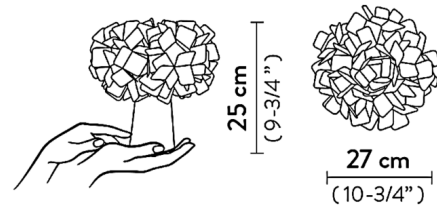

### Specifications

COLOR	Mama Non Mama
BODY FINISH	Black
WATTAGE	1.3W
DIMMER	Included
DIMENSIONS	10.75"W x 9.75"H
INTEGRATED LED MODULE	1 x LED/1.3W/120V LED
COUNTRY OF ORIGIN	Italy