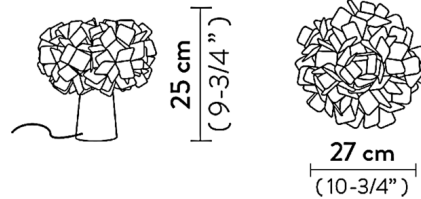

Description

The Clizia Mama Non Mama Portable Lamp will bring joy and femininity to any space with its elegant, modern design. Interlocking, hand-folded Cristalflex petals create a delicate arrangement reminiscent of a bouquet of flowers, with the lamp's tapered base serving as the vase. On/off switch located on cord.

Shown in black / mama non mama

Specifications

COLOR	Mama Non Mama
BODY FINISH	Black
WATTAGE	6W
DIMMER	N/A
DIMENSIONS	10.75"W x 9.75"H
BULB NOT INCLUDED	1 x B10/Candelabra (E12)/6W/120V LED
COUNTRY OF ORIGIN	Italy