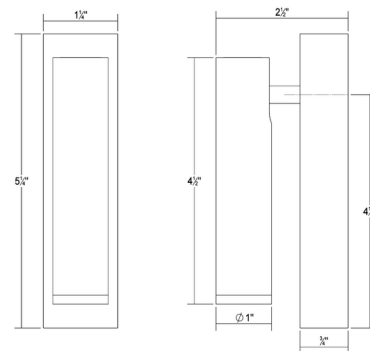

Description

The Haim Wall Downlight provides directed, controlled and balanced LED light scaled for residential, hospitality and commercial settings. Its simple, sleek form is an enduring modern presence in your space. This fixture can be installed in any orientation, and has 180 degree arm rotation and 120 degree head rotation for aiming the light where needed. On/off switch on backplate. Note: This fixture does not mount to a standard US junction box, and the included driver must be installed in a remote location.

Shown in textured black

Specifications

COLOR	N/A
BODY FINISH	Textured Black
WATTAGE	4W
DIMMER	N/A
DIMENSIONS	1.25"W x 5.25"H x 2.5"D
INTEGRATED LED MODULE	1 x LED/4W/120-277V LED

Technical Information

COLOR RENDERING	90 CRI
LAMP COLOR	3000K
LUMENS/WATT	57.50
LUMINOUS FLUX	230 lumens