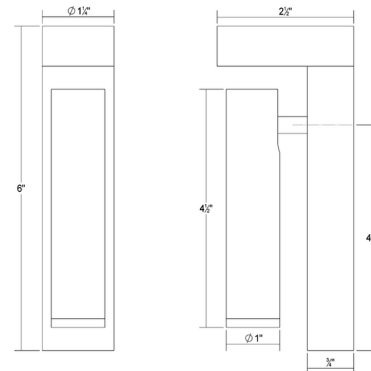

### Description

The Haim Up and Down Wall Light provides directed, controlled and balanced LED light scaled for residential, hospitality and commercial settings. Its simple, sleek form is an enduring modern presence in your space. This fixture can be installed in any orientation, and has 180 degree arm rotation and 120 degree head rotation for aiming the light where needed. 4-step touch dimmer on backplate. Note: This fixture does not mount to a standard US junction box, and the included driver must be installed in a remote location.

### Specifications

COLOR	Textured White
BODY FINISH	Textured White
WATTAGE	8W
DIMMER	Included
DIMENSIONS	1.25"W x 6"H x 2.5"D
INTEGRATED LED MODULE	2 x LED/4W/120-277V LED