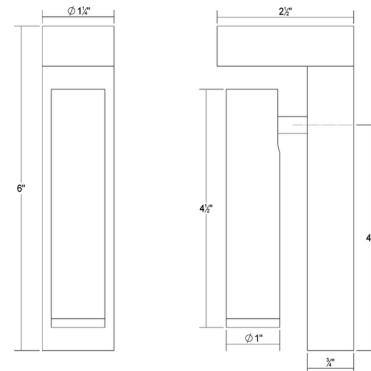

CLICK TO VIEW PRODUCT

Notes: