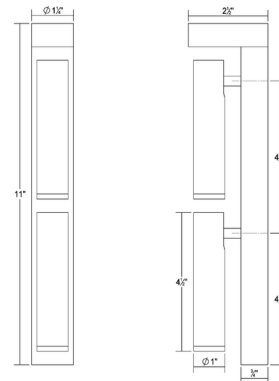

CLICK TO VIEW PRODUCT

Notes: