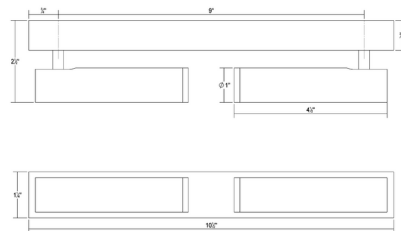

CLICK TO VIEW PRODUCT

Notes: