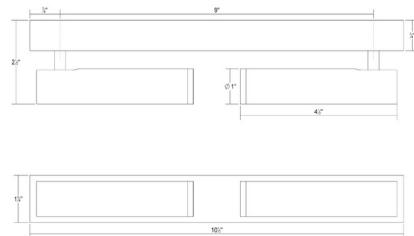

CLICK TO VIEW PRODUCT

Notes: