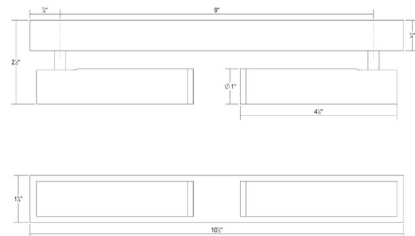

CLICK TO VIEW PRODUCT

Notes: