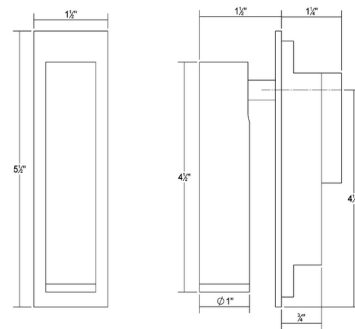

Description

The Haim Recessed Plug-In Wall Light provides directed, controlled and balanced LED light scaled for residential, hospitality and commercial settings. Its compact, minimal form is an enduring modern presence in your space. This fixture can be installed in any orientation, and has 180 degree arm rotation and 120 degree head rotation for aiming the light where needed. 4-step touch dimmer on backplate.

Shown in textured white / textured white

Specifications

COLOR	Textured White
BODY FINISH	Textured White
WATTAGE	4W
DIMMER	Included
DIMENSIONS	1.25"W x 5.5"H x 2.75"D
INTEGRATED LED MODULE	1 x LED/4W/120V LED