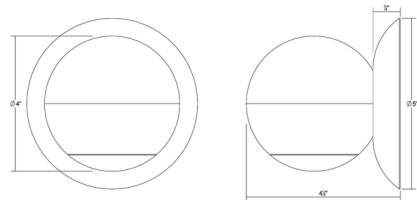

Description

Conveying pure, simple geometry, the Hemisphere Outdoor One-Sided Wall Sconce brings style and function to residential, hospitality and commercial spaces. This lensed LED luminaire can be installed in any orientation. Dimmable with a TRIAC, ELV or 0-10V dimmer. IP65 rated for wet locations.

Shown in natural anodized / clear

Specifications

COLOR	Clear
BODY FINISH	Natural Anodized
WATTAGE	6W
DIMMER	Low Voltage Electronic
DIMENSIONS	5"W x 5"H x 4.5"D
INTEGRATED LED MODULE	1 x LED/6W/120-277V LED