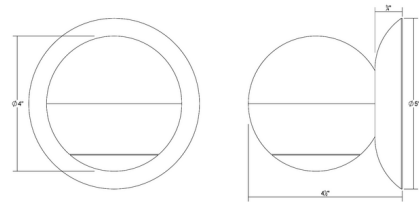

Description

Conveying pure, simple geometry, the Hemisphere Outdoor One-Sided Wall Sconce brings style and function to residential, hospitality and commercial spaces. This lensed LED luminaire can be installed in any orientation. Dimmable with a TRIAC, ELV or 0-10V dimmer. IP65 rated for wet locations.

Shown in natural anodized / clear

Specifications

COLOR Clear
BODY FINISH Natural Anodized
WATTAGE 6W
DIMMER Low Voltage Electronic
DIMENSIONS 5"W x 5"H x 4.5"D
INTEGRATED LED MODULE 1 x LED/6W/120-277V LED