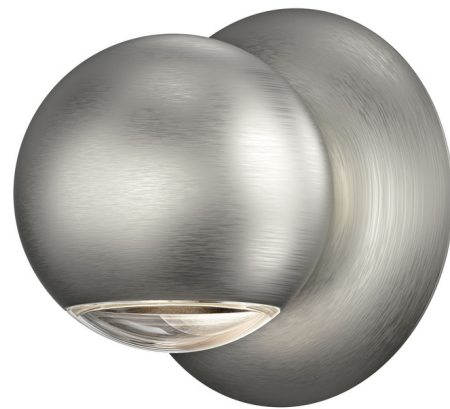

Lightology

lightology.com
866-954-4489
07-07-26

Project: _____

Company: _____

Location: _____ Fixture Type: _____

SPEC #: **SON1194331**

Approved On: _____ Approved By: _____

Hemisphere Outdoor One-Sided Wall Sconce By Sonneman

Description

Conveying pure, simple geometry, the Hemisphere Outdoor One-Sided Wall Sconce brings style and function to residential, hospitality and commercial spaces. This lensed LED luminaire can be installed in any orientation. Dimmable with a TRIAC, ELV or 0-10V dimmer. IP65 rated for wet locations.

Shown in natural anodized / clear

Specifications

COLOR	Clear
BODY FINISH	Natural Anodized
WATTAGE	6W
DIMMER	Low Voltage Electronic
DIMENSIONS	5"W x 5"H x 4.5"D
INTEGRATED LED MODULE	1 x LED/6W/120-277V LED