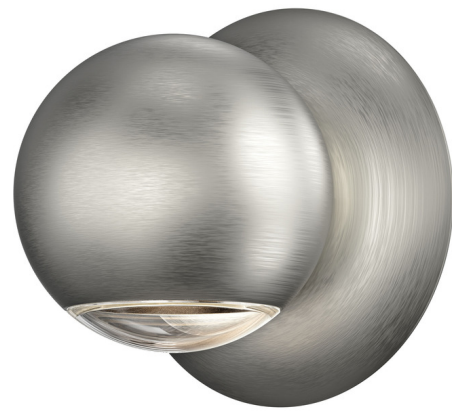

Lightology

lightology.com
866-954-4489
04-25-26

Project: _____

Company: _____

Location: _____ Fixture Type: _____

SPEC #: **SON1194331**

Approved On: _____ Approved By: _____

Hemisphere Outdoor One-Sided Wall Sconce By SONNEMAN

Description

Conveying pure, simple geometry, the Hemisphere Outdoor One-Sided Wall Sconce brings style and function to residential, hospitality and commercial spaces. This lensed LED luminaire can be installed in any orientation. Dimmable with a TRIAC, ELV or 0-10V dimmer. IP65 rated for wet locations.

Shown in natural anodized / clear

Specifications

COLOR Clear
BODY FINISH Natural Anodized
WATTAGE 6W
DIMMER Low Voltage Electronic
DIMENSIONS 5"W x 5"H x 4.5"D
INTEGRATED LED MODULE 1 x LED/6W/120-277V LED