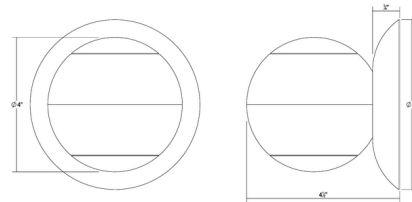

CLICK TO VIEW PRODUCT

Notes: