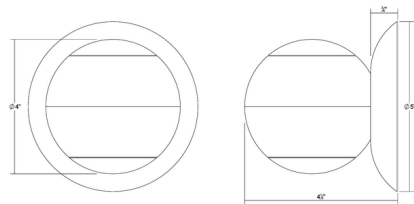

CLICK TO VIEW PRODUCT

Notes: