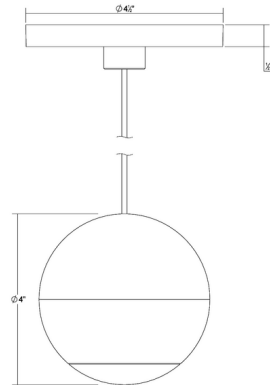

### Specifications

COLOR . . . . . Clear  
BODY FINISH . . . . . Natural Anodized  
WATTAGE . . . . . 8W  
DIMMER . . . . . Low Voltage Electronic  
DIMENSIONS . . . . . 4"W x 4"H  
INTEGRATED LED MODULE . . . . . 1 x LED/8W/120-277V LED