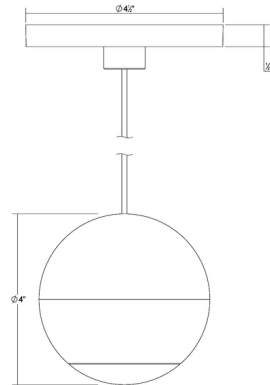

CLICK TO VIEW PRODUCT

Notes: