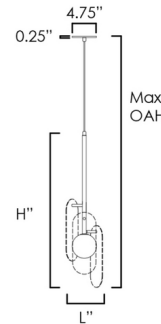

Specifications

COLOR	Dichroic Glass
BODY FINISH	Brushed Bronze
WATTAGE	4W
DIMMER	Standard 120V
DIMENSIONS	7.25"W x 30"H x 7.25"D
BULB INCLUDED	1 x JCD/G9/4W/120V LED

Technical Information

PRODUCT DIMENSIONS	Adjustable Cable Length: 120"
LAMP LIFE	25000 hours
COLOR RENDERING	90 CRI
LAMP COLOR	3000K
LUMENS/WATT	100.00
LUMINOUS FLUX	400 lumens

Shown in brushed bronze / dichroic glass

DIMENSION : 7.25" L x 7.25" W x 30" H
 MAX OAH : 151" OAH

CLICK TO VIEW PRODUCT

Notes: