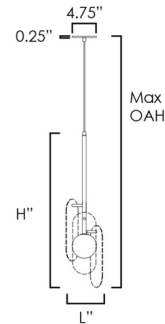

### Specifications

COLOR	Dichroic Glass
BODY FINISH	Brushed Bronze
WATTAGE	4W
DIMMER	Standard 120V
DIMENSIONS	7.25"W x 30"H x 7.25"D
BULB INCLUDED	1 x JCD/G9/4W/120V LED

### Technical Information

PRODUCT DIMENSIONS	Adjustable Cable Length: 120"
LAMP LIFE	25000 hours
COLOR RENDERING	90 CRI
LAMP COLOR	3000K
LUMENS/WATT	100.00
LUMINOUS FLUX	400 lumens

Shown in brushed bronze / dichroic glass

DIMENSION : 7.25" L x 7.25" W x 30" H  
 MAX OAH : 151" OAH

CLICK TO VIEW PRODUCT

Notes: