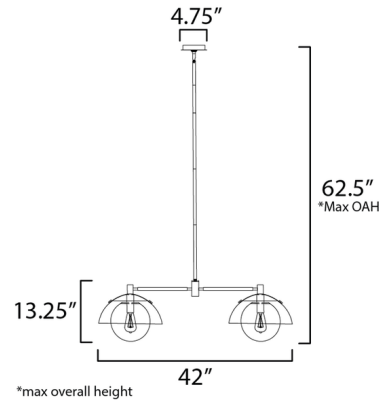

CLICK TO VIEW PRODUCT

Notes: