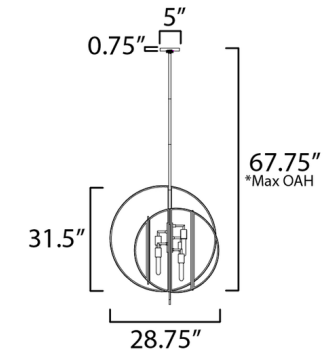

Specifications

COLOR Clear
BODY FINISH Black
WATTAGE 20W
DIMMER Low Voltage Electronic
DIMENSIONS 28.75"W x 31.5"H x 28.75"D
BULB INCLUDED 5 x T10/Medium (E26)/4W/120V LED

Technical Information

LAMP LIFE 25000 hours
COLOR RENDERING 90 CRI
LAMP COLOR 2700K
LUMENS/WATT 250.00
LUMINOUS FLUX 1000 lumens

Shown in black / clear

*max overall height

CLICK TO VIEW PRODUCT

Notes: