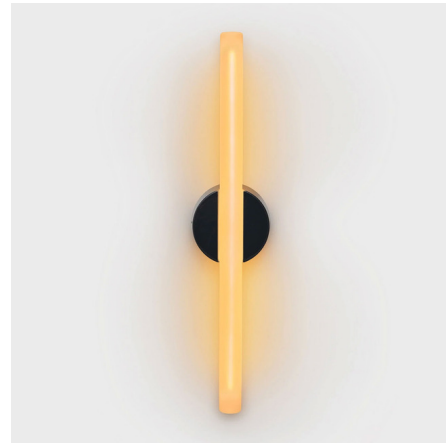

## Kilter Wall Light By Tala

### Description

The Kilter Wall Light adds a clean simplicity to your interior space. Features a delicate confluence of the frosted glass, housing the linear light source, subtly exposing the internal filament when illuminated. A rubber gasket protects the bulb and fixture from moisture, making it an ideal bath bar or vanity light, while the clean and contemporary construction references its heritage in architectural lighting. Tala logo detailing on fixture.

Shown in dark gray / frosted

### Specifications

COLOR . . . . . Frosted  
BODY FINISH . . . . . Dark Gray  
WATTAGE . . . . . 6W  
DIMMER . . . . . Standard 120V  
DIMENSIONS . . . . . 4.25"W x 19.625"H x 2.125"D  
BULB INCLUDED . . . . . 1 x T30/Medium (E26)/6W/120V LED