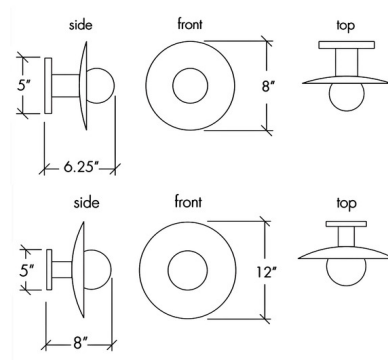

Description

The Solo 23508 Wall Sconce is a sleek and simple piece. The minimalist design strikes a balance between bold and understated. The exposed bulb and strong lines add a refined, industrial aesthetic with a clean glow of shadows across your room.

Shown in new brass

Specifications

COLOR	N/A
BODY FINISH	New Brass
WATTAGE	20W
DIMMER	Standard 120V
DIMENSIONS	8"W x 8"H x 6.25"D
BULB INCLUDED	1 x G25/Medium (E26)/20W/120V LED
COUNTRY OF ORIGIN	United States