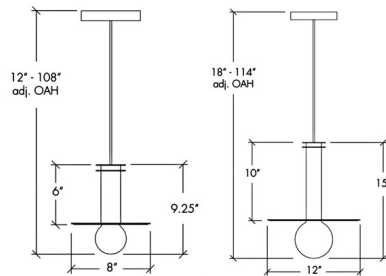

### Specifications

COLOR	N/A
BODY FINISH	Black
WATTAGE	20W
DIMMER	Standard 120V
DIMENSIONS	8"W x 9.25"H
BULB INCLUDED	1 x G25/Medium (E26)/20W/120V LED
COUNTRY OF ORIGIN	United States

### Technical Information

PRODUCT DIMENSIONS	Adjustable Cable Length: 96"
--------------------	------------------------------

CLICK TO VIEW PRODUCT

Notes: