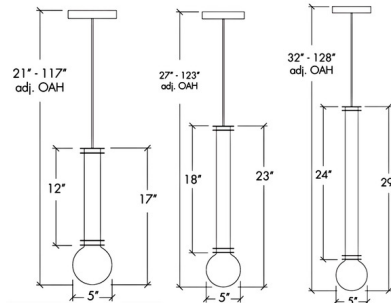

Lightology

lightology.com
866-954-4489
06-04-26

Project: _____

Company: _____

Location: _____ Fixture Type: _____

SPEC #: **ULT1194582**

Approved On: _____ Approved By: _____

Solo 23513 Pendant By UltraLights

Description

The Solo 23513 Pendant is a sleek and simple piece. The minimalist design strikes a balance between bold and understated. The exposed bulb and strong lines add a refined, industrial aesthetic with a clean glow of shadows across your room.

Specifications

COLOR . . . . . N/A
BODY FINISH . . . . . Black
WATTAGE 20W
DIMMER . . . . . Standard 120V
DIMENSIONS . . . . . 5"W x 17"H
BULB INCLUDED . . . . . 1 x G40/Medium (E26)/20W/120V LED
COUNTRY OF ORIGIN . . . . . United States

Technical Information

PRODUCT DIMENSIONS . . . . . Adjustable Cable Length: 96"

Shown in black

CLICK TO VIEW PRODUCT

Notes: