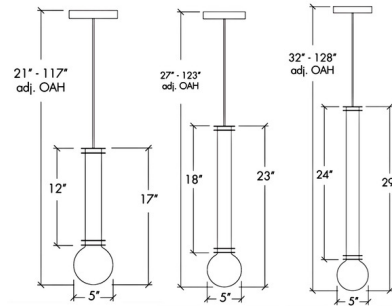

### Specifications

COLOR . . . . . N/A  
BODY FINISH . . . . . Black  
WATTAGE . . . . . 20W  
DIMMER . . . . . Standard 120V  
DIMENSIONS . . . . . 5"W x 17"H  
BULB INCLUDED . . . . . 1 x G40/Medium (E26)/20W/120V LED  
COUNTRY OF ORIGIN . . . . . United States

### Technical Information

PRODUCT DIMENSIONS . . . . . Adjustable Cable Length: 96"

Shown in black

CLICK TO VIEW PRODUCT

Notes: