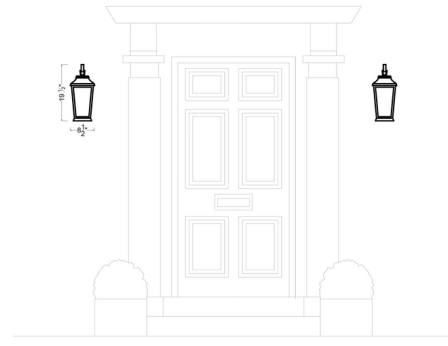

Lightology

lightology.com
866-954-4489
04-25-26

Project: _____
Company: _____
Location: _____ Fixture Type: _____
SPEC #: **VCS1194712**
Approved On: _____ Approved By: _____

Warren Incandescent Outdoor Wall Sconce By Visual Comfort Studio

Description

The Warren Incandescent Outdoor Wall Sconce brings a charming harmony to your exterior space. The lantern styled frame holds Clear glass panels that cast warm light down across your area. Made of StoneStrong, a composite material that is rust-proof and built to last in any outside environment, including coastal, dry, and harsh winter or summer climates.

Shown in textured black / clear

Specifications

COLOR	Clear
BODY FINISH	Textured Black
WATTAGE	60W
DIMMER	Dimmable
DIMENSIONS	8.5"W x 19.5"H x 9.88"D
BULB NOT INCLUDED	1 x B10/Candelabra (E12)/60W/120V Incandescent
COUNTRY OF ORIGIN	China