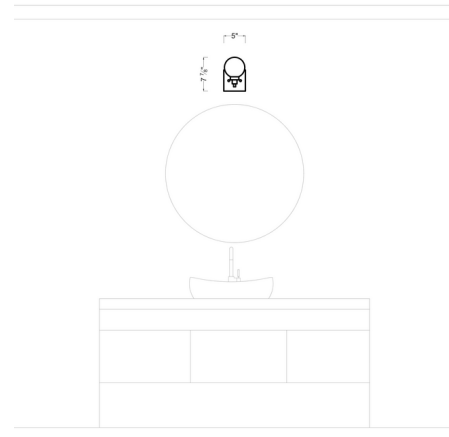

By Visual Comfort Studio

Description

The Clybourn Wall Sconce is an industrial yet minimalist design, making this fixture perfect for an eclectic living room or over a modern dining room table. Milk glass gives the Clybourn series a more current look. Can be mounted up or down. Title 24 Compliant when used with LED lamps.

Specifications

COLOR Milk
BODY FINISH Midnight Black
WATTAGE 40W
DIMMER Standard 120V
DIMENSIONS 5"W x 7.88"H x 6.88"D
BULB NOT INCLUDED 1 x JCD/G9/40W/120V Halogen
OTHER BULB OPTIONS 1 x JCD/G9/120V LED
COUNTRY OF ORIGIN China

Technical Information

PRODUCT DIMENSIONS Backplate: 5 W x 5" H

Shown in midnight black / milk

CLICK TO VIEW PRODUCT

Notes: