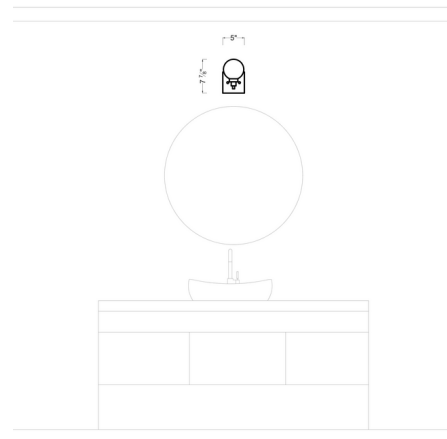

Description

The Clybourn Wall Sconce is an industrial yet minimalist design, making this fixture perfect for an eclectic living room or over a modern dining room table. Milk glass gives the Clybourn series a more current look. Can be mounted up or down. Title 24 Compliant when used with LED lamps.

Specifications

COLOR	Milk
BODY FINISH	Midnight Black
WATTAGE	40W
DIMMER	Standard 120V
DIMENSIONS	5"W x 7.88"H x 6.88"D
BULB NOT INCLUDED	1 x JCD/G9/40W/120V Halogen
OTHER BULB OPTIONS	1 x JCD/G9/120V LED
COUNTRY OF ORIGIN	China

Technical Information

PRODUCT DIMENSIONS	Backplate: 5 W x 5" H
--------------------	-----------------------

Shown in midnight black / milk

CLICK TO VIEW PRODUCT

Notes: