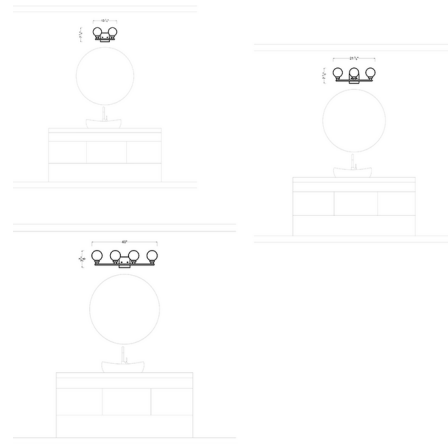

### Description

The Clybourn Bathroom Vanity Light is an industrial yet minimalist design, making this fixture perfect for an eclectic living room or over a modern dining room table. Milk glass gives the Clybourn series a more current look. Can be mounted up or down. Title 24 Compliant when used with LED lamps.

### Specifications

COLOR . . . . . Milk  
BODY FINISH . . . . . Midnight Black  
WATTAGE . . . . . 80W  
DIMMER . . . . . Standard 120V  
DIMENSIONS . . . . . 13.25"W x 7.88"H x 6.88"D  
BULB NOT INCLUDED . . . . . 2 x JCD/G9/40W/120V Halogen  
OTHER BULB OPTIONS . . . . . 2 x JCD/G9/120V LED  
COUNTRY OF ORIGIN . . . . . China

### Technical Information

PRODUCT DIMENSIONS . . . . . Backplate: 4.75" W x 4.75" H

Shown in midnight black / milk

CLICK TO VIEW PRODUCT

Notes: