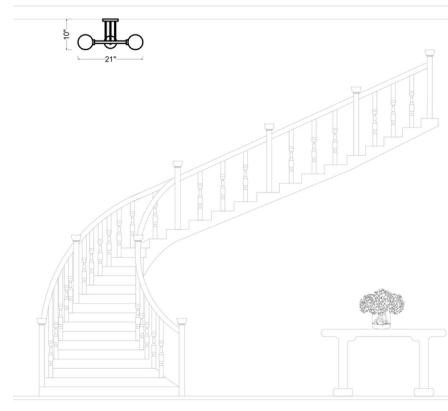

By Visual Comfort Studio

Description

The Clybourn Ceiling Light is an industrial yet minimalist design, making this fixture perfect for an eclectic living room or over a modern dining room table. Milk Glass gives the Clybourn series a more current look. Title 24 Compliant when used with LED lamps.

Shown in midnight black / milk

Specifications

COLOR	Milk
BODY FINISH	Midnight Black
WATTAGE	120W
DIMMER	Standard 120V
DIMENSIONS	21"W x 10"H
BULB NOT INCLUDED	3 x JCD/G9/40W/120V Halogen
OTHER BULB OPTIONS	3 x JCD/G9/120V LED
COUNTRY OF ORIGIN	China