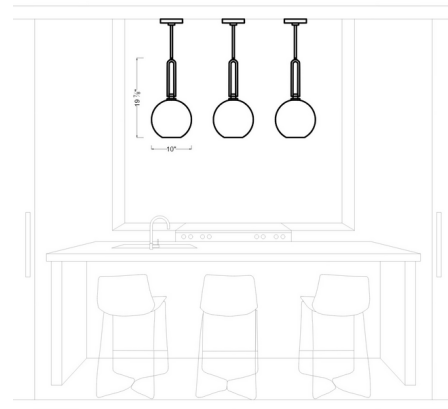

Specifications

COLOR Clear
BODY FINISH Midnight Black
WATTAGE 75W
DIMMER Standard 120V
DIMENSIONS 10"W x 19.88"H
BULB NOT INCLUDED 1 x A19/Medium (E26)/75W/120V Incandescent
OTHER BULB OPTIONS 1 x A19/Medium (E26)/120V LED
COUNTRY OF ORIGIN China

Technical Information

PRODUCT DIMENSIONS Downrod Lengths: (1) 6", (3) 12" included.

Shown in midnight black / clear

CLICK TO VIEW PRODUCT

Notes: