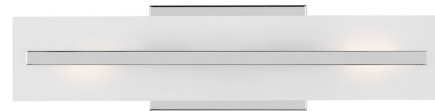

By Visual Comfort Studio

Description

The Dex Bathroom Vanity Light is a contemporary design with four finishes and white satin etched glass diffuser creating a crisp look and bright clean ambiance. With the clean lines and classic styling, the Dex vanity series is versatile enough to be used in any transitional setting. Can be mounted vertically or horizontally. Available with Incandescent or LED lamp options. LED version is Energy Star Qualified and Title 24 Compliant.

Shown in chrome / satin etched

Specifications

COLOR Satin Etched
BODY FINISH Chrome
WATTAGE 120W
DIMMER Standard 120V
DIMENSIONS 17.88"W x 4.75"H x 4.88"D
BULB NOT INCLUDED 2 x T10/Medium (E26)/60W/120V Incandescent
COUNTRY OF ORIGIN China