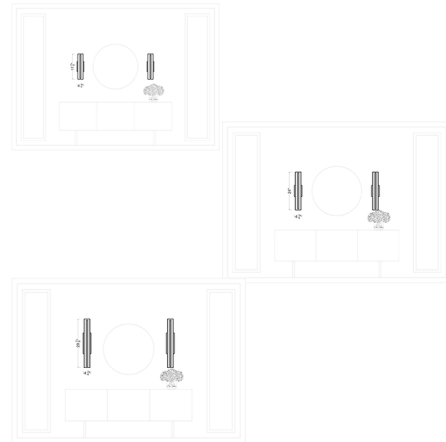

By Visual Comfort Studio

Description

The Dex Bathroom Vanity Light is a contemporary design with four finishes and white satin etched glass diffuser creating a crisp look and bright clean ambiance. With the clean lines and classic styling, the Dex vanity series is versatile enough to be used in any transitional setting. Can be mounted vertically or horizontally. Available with Incandescent or LED lamp options. LED version is Energy Star Qualified and Title 24 Compliant.

Shown in chrome / satin etched

Specifications

COLOR Satin Etched
BODY FINISH Chrome
WATTAGE 120W
DIMMER Standard 120V
DIMENSIONS 17.88"W x 4.75"H x 4.88"D
BULB NOT INCLUDED 2 x T10/Medium (E26)/60W/120V Incandescent
COUNTRY OF ORIGIN China