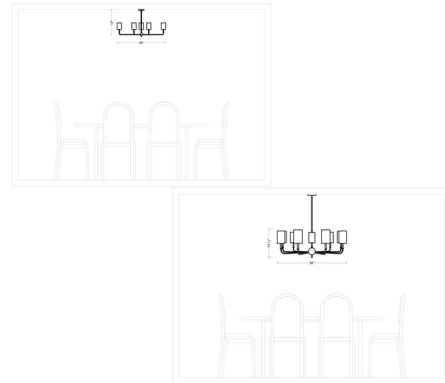

Specifications

COLOR White Linen
BODY FINISH Midnight Black
WATTAGE 300W
DIMMER Standard 120V
DIMENSIONS 26"W x 14"H
BULB NOT INCLUDED 5 x B10/Candelabra (E12)/60W/120V Incandescent
COUNTRY OF ORIGIN China

Technical Information

PRODUCT DIMENSIONS Downrod Lengths: (1) 6", (3) 12" included.

Shown in midnight black / white linen

CLICK TO VIEW PRODUCT

Notes: