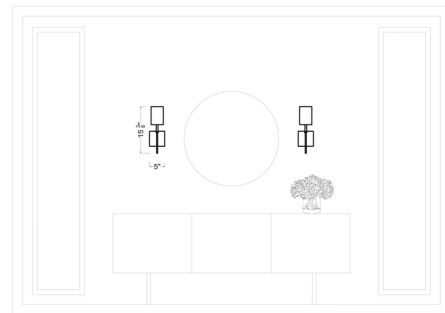

### Specifications

COLOR . . . . . White Linen  
BODY FINISH . . . . . Satin Brass  
WATTAGE . . . . . 60W  
DIMMER . . . . . Standard 120V  
DIMENSIONS . . . . . 5"W x 15.38"H x 5.63"D  
BULB NOT INCLUDED . . . . . 1 x B10/Candelabra (E12)/60W/120V Incandescent  
COUNTRY OF ORIGIN . . . . . China

### Technical Information

PRODUCT DIMENSIONS . . . . . Backplate: 5" Sq.

CLICK TO VIEW PRODUCT

Notes: