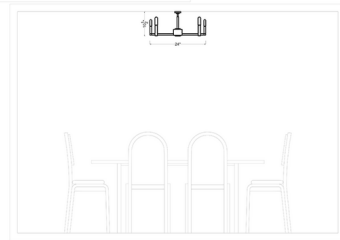

Specifications

COLOR N/A
BODY FINISH Brushed Nickel
WATTAGE 180W
DIMMER Standard 120V
DIMENSIONS 10"W x 10.5"H
BULB NOT INCLUDED 3 x T8/Candelabra (E12)/60W/120V Incandescent
COUNTRY OF ORIGIN China

Technical Information

PRODUCT DIMENSIONS Downrods: One 6" and Three 12" Included

Notes:

Shown in brushed nickel

CLICK TO VIEW PRODUCT