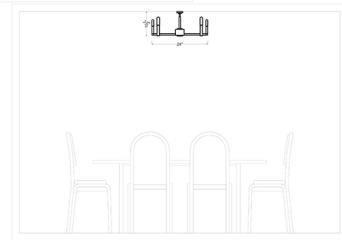

Specifications

COLOR N/A
BODY FINISH Brushed Nickel
WATTAGE 180W
DIMMER Standard 120V
DIMENSIONS 10"W x 10.5"H
BULB NOT INCLUDED 3 x T8/Candelabra (E12)/60W/120V Incandescent
COUNTRY OF ORIGIN China

Technical Information

PRODUCT DIMENSIONS Downrods: One 6" and Three 12" Included

Notes:

Shown in brushed nickel

CLICK TO VIEW PRODUCT