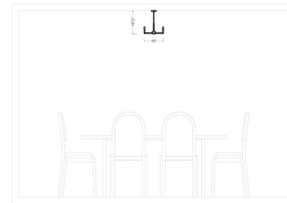

Description

The Fullton Chandelier bring a modern, industrial vibe to your interior space. The angular frame holds bare bulbs that cast warm shadows across your room. Sloped ceiling to 22 degrees maximum. LED version is Energy Star Qualified and Title 24 Compliant.

Specifications

COLOR N/A
BODY FINISH Brushed Nickel
WATTAGE 180W
DIMMER Standard 120V
DIMENSIONS 10"W x 10.5"H
BULB NOT INCLUDED 3 x T8/Candelabra (E12)/60W/120V Incandescent
COUNTRY OF ORIGIN China

Technical Information

PRODUCT DIMENSIONS Downrods: One 6" and Three 12" Included

Notes:

Shown in brushed nickel

CLICK TO VIEW PRODUCT