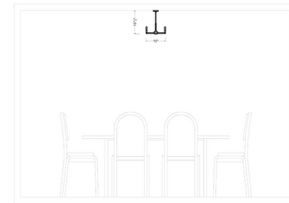

Description

The Fullton Chandelier bring a modern, industrial vibe to your interior space. The angular frame holds bare bulbs that cast warm shadows across your room. Sloped ceiling to 22 degrees maximum. LED version is Energy Star Qualified and Title 24 Compliant.

Specifications

COLOR N/A
BODY FINISH Brushed Nickel
WATTAGE 180W
DIMMER Standard 120V
DIMENSIONS 10"W x 10.5"H
BULB NOT INCLUDED 3 x T8/Candelabra (E12)/60W/120V Incandescent
COUNTRY OF ORIGIN China

Technical Information

PRODUCT DIMENSIONS Downrods: One 6" and Three 12" Included

Notes:

Shown in brushed nickel

CLICK TO VIEW PRODUCT