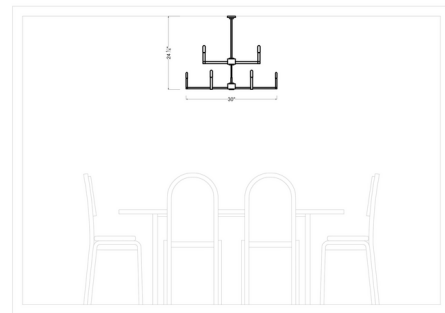

### Description

The Fullton Two Tier Chandelier bring a modern, industrial vibe to your interior space. The angular frame holds bare bulbs that cast warm shadows across your room. Sloped ceiling to 22 degrees maximum. LED version is Energy Star Qualified and Title 24 Compliant.

### Specifications

COLOR	N/A
BODY FINISH	Chrome
WATTAGE	540W
DIMMER	Standard 120V
DIMENSIONS	30"W x 24.25"H
BULB NOT INCLUDED	9 x T8/Candelabra (E12)/60W/120V Incandescent
COUNTRY OF ORIGIN	China

### Technical Information

PRODUCT DIMENSIONS . . . . . Downrods: One 6" and Three 12" Included

CLICK TO VIEW PRODUCT

Notes: