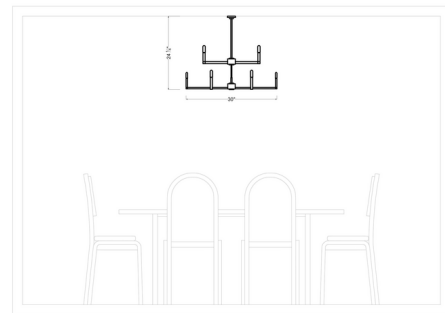

By Visual Comfort Studio

Description

The Fullton Two Tier Chandelier bring a modern, industrial vibe to your interior space. The angular frame holds bare bulbs that cast warm shadows across your room. Sloped ceiling to 22 degrees maximum. LED version is Energy Star Qualified and Title 24 Compliant.

Shown in chrome

Specifications

COLOR N/A
BODY FINISH Chrome
WATTAGE 540W
DIMMER Standard 120V
DIMENSIONS 30"W x 24.25"H
BULB NOT INCLUDED 9 x T8/Candelabra (E12)/60W/120V Incandescent
COUNTRY OF ORIGIN China

Technical Information

PRODUCT DIMENSIONS Downrods: One 6" and Three 12" Included

CLICK TO VIEW PRODUCT

Notes: