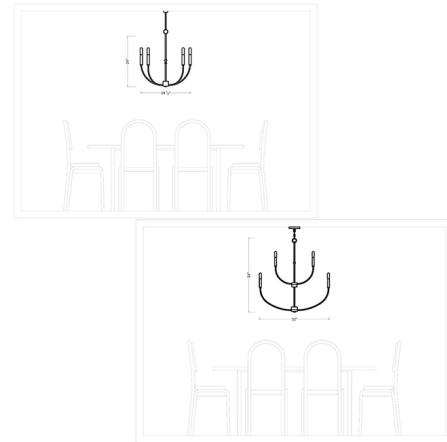

### Description

Airy and light, the Greenwich Chandelier is the epitome of the less is more approach to design. The open J arm frame with matching or contrasting cream candle tube accents the soft curves of the frame beautifully for a dramatic impact. This collection can also accommodate shades for more refined styling. Includes two sets of candle covers in matching finish and cream finishes. Available with Incandescent or LED lamp options. LED version is Energy Star Qualified and Title 24 Compliant.

### Specifications

COLOR	N/A
BODY FINISH	Midnight Black
WATTAGE	200W
DIMMER	Standard 120V
DIMENSIONS	24.13"W x 24"H
BULB NOT INCLUDED	5 x T6/Candelabra (E12)/40W/120V Incandescent
COUNTRY OF ORIGIN	China

### Technical Information

PRODUCT DIMENSIONS . . . . . Downrod Lengths: (1) 6", (3) 12" included.

Shown in midnight black

CLICK TO VIEW PRODUCT

Notes: