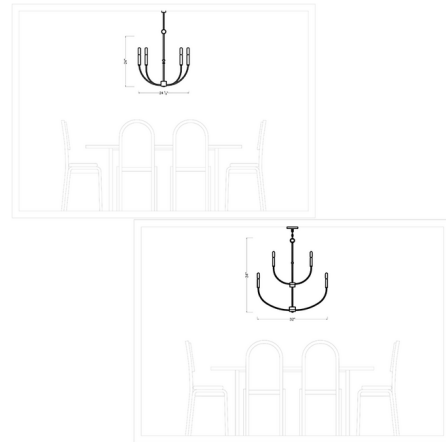

Description

Airy and light, the Greenwich Chandelier is the epitome of the less is more approach to design. The open J arm frame with matching or contrasting cream candle tube accents the soft curves of the frame beautifully for a dramatic impact. This collection can also accommodate shades for more refined styling. Includes two sets of candle covers in matching finish and cream finishes. Available with Incandescent or LED lamp options. LED version is Energy Star Qualified and Title 24 Compliant.

Specifications

COLOR N/A
BODY FINISH Midnight Black
WATTAGE 200W
DIMMER Standard 120V
DIMENSIONS 24.13"W x 24"H
BULB NOT INCLUDED 5 x T6/Candelabra (E12)/40W/120V Incandescent
COUNTRY OF ORIGIN China

Technical Information

PRODUCT DIMENSIONS Downrod Lengths: (1) 6", (3) 12" included.

Shown in midnight black

CLICK TO VIEW PRODUCT

Notes: