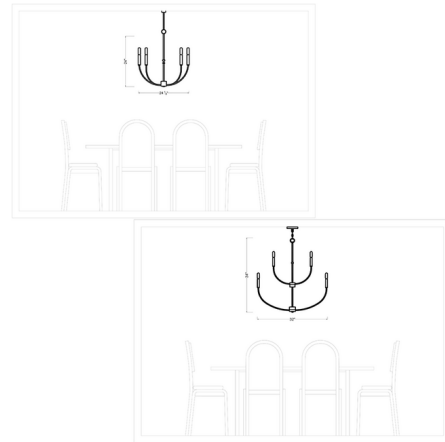

Lightology

lightology.com
866-954-4489
07-01-26

Project: _____
Company: _____
Location: _____ Fixture Type: _____
SPEC #: **VCS1194961**
Approved On: _____ Approved By: _____

Greenwich Two Tier Chandelier By Visual Comfort Studio

Description

Airy and light, the Greenwich Chandelier is the epitome of the less is more approach to design. The open J arm frame with matching or contrasting cream candle tube accents the soft curves of the frame beautifully for a dramatic impact. This collection can also accommodate shades for more refined styling. Includes two sets of candle covers in matching finish and cream finishes. Available with Incandescent or LED lamp options. LED version is Energy Star Qualified and Title 24 Compliant.

Shown in brushed nickel

Specifications

COLOR	N/A
BODY FINISH	Brushed Nickel
WATTAGE	360W
DIMMER	Standard 120V
DIMENSIONS	32"W x 34"H
BULB NOT INCLUDED	9 x T6/Candelabra (E12)/40W/120V Incandescent
COUNTRY OF ORIGIN	China