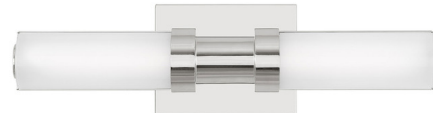

Lightology

lightology.com
866-954-4489
05-21-26

Project: _____

Company: _____

Location: _____ Fixture Type: _____

SPEC #: **VCS1194983**

Approved On: _____ Approved By: _____

Kiel Bathroom Vanity Light

By Visual Comfort Studio

Description

Sleek and modern, the Kiel Bathroom Vanity Light features a metal reflector that houses integrated LED stripes and gloss acrylic diffuser to distribute light evenly. The Kiel one light vanity fixture provides abundant light for your bath vanity while adding a layer of today's style to your interior design. Can be mounted Horizontally or vertically.

Shown in chrome / arctic

Specifications

COLOR Arctic
BODY FINISH Chrome
WATTAGE 15W
DIMMER Low Voltage Electronic
DIMENSIONS 18"W x 4.75"H x 4.5"D
INTEGRATED LED MODULE 1 x LED/15W/120V LED
COUNTRY OF ORIGIN China

Technical Information

PRODUCT DIMENSIONS Backplate: 4.75" Sq.
LAMP LIFE 50000 hours
COLOR RENDERING 90 CRI
LAMP COLOR 3000K
LUMENS/WATT 54.67
LUMINOUS FLUX 820 lumens

CLICK TO VIEW PRODUCT

Notes: