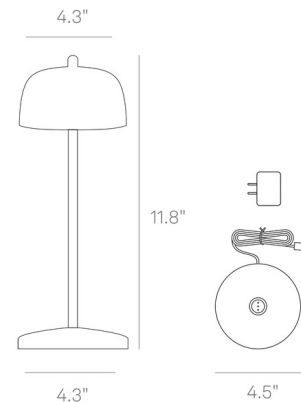

Shown in matte black

CLICK TO VIEW PRODUCT

Notes: